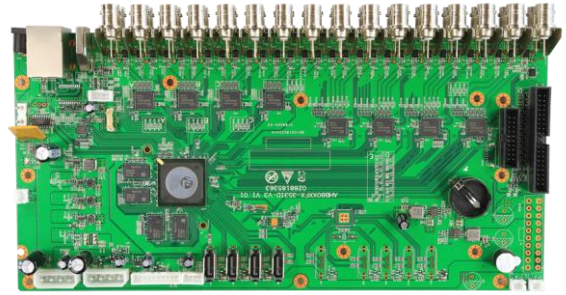

AHB8032F4-LME

Feature:

- Support H.265+ encoding, ultra-low bitrates, compatible with H.264 surroundings;
- Support VGA, HDMI full HD output simultaneously;
- Support ONVIF; access third party;
- Support multiple cloud technology, network penetration, alarm information pushed to your phone and other functions;
- Support web, CMS, center platform management software MYEYE, provide SDK development;
- Support various mobile monitoring (iPhone, Android);
- Remote Access, With DNS (ARSP),easy to monitor remotely
- Support UTC, control signal& video stream transmit through one single coaxial
- Support XVI/AHD/TVI/CVI/CVBS/IP six signals;

Specification:

	Model	AHB8032F4-LME
System	Main processor	Hi3531D
Interface	Preview	1/4/8/9/16/32
Video	Codec	H.265+
	Monitor quality	VGA(1080P at most);HDMI(4K at most)
	Preview ability	32*5M-N@12fps (6 in 1)/32*4M-N@15fps (6 in 1)/ 32*1080P@15fps (XVI), default 5M-N
	Encode ability	32*5M-N@6fps (6 in 1)/32*4M-N@8fps (6 in 1)/ 32*1080P@8fps (XVI), default 5M-N
	Decode ability	8*5M-N@6fps (6 in 1)/16*4M-N@8fps (6 in 1)/ 16*1080P@8fps (XVI), default 5M-N
	Multi-mode input	Analog: 32*5M-N; 32*4M-N; 32*1080N; Digital to analog conversion: support network: 32*1080P; 8*3M; 4*5M
	Motion Detection	Each screen can be set to 192 (16 * 12) detection areas; multi-level sensitivity can be set (Limited local channel)
Audio	Audio compression	G.711A
	Intercom	support
Record & playback	Record mode	manual>alarm>motion detection>timing
	Local Playback	8ch(analog input mode)
	Search mode	Search by time, calendar, event, channel
Storage & backup	Video storage	HDD, network
	Backup mode	Network, USB hard disk, USB burner, SATA burner
External Interface	Video input	32ch BNC
	Video output	1ch VGA, 1ch HDMI
	Loop Vout	N/A
	Audio I/O	0(Can be extended to 16ch)/0(Can be extended to 1ch)
	Alarm I/O	0(Can be extended to 16ch)/0(Can be extended to 4ch)
	Network interface	RJ45 10M/100M/1000M self-adaption
	PTZ control	1*RS485, Support kinds of PTZ protocols
	USB	2* USB 2.0 ports